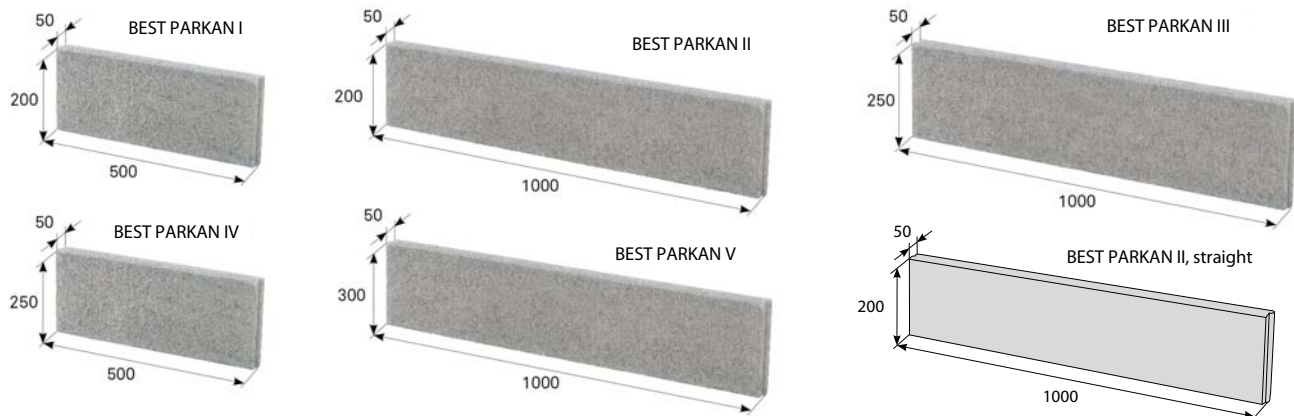

TECHNICAL INFORMATION

Layout dimensions

name		layout dimensions (mm)			consumption (pcs/lm)	quantity (pcs)		weight (kg)			max. tonnage up to 24 tonnes	
		height	length	width		layer	pallet	pcs	pallet	pallet included	pcs of pallets	pcs
BEST PARKAN I		200	500	50	2	30	90	11	990	1020	23	2070
BEST PARKAN II		200	1000	50	1	15	45	21	945	975	24	1080
BEST PARKAN II, straight		200	1000	50	1	15	45	21	945	975	24	1080
BEST PARKAN III		250	1000	50	1	15	45	26.3	1184	1214	19	855
BEST PARKAN IV		250	500	50	2	30	90	13	1170	1200	20	1800
BEST PARKAN V		300	1000	50	1	12	24	34	816	846	24	576

product height	product width	production standard	maximum deviation from declared production dimensions		bending tensile strength	skid/slip resistance	ČSN 73 1326, weather resistance, method A
			width and height	length			
300 mm, 250 mm, 200 mm	50 mm	ČSN EN 1340	±3 % (min. 3 mm, max. 5 mm)	max. ±1 %	≥ 3.5 MPa	satisfactory	≤ 1.0 kg/m ² after 100 cycles

ANTHRACITE

surface	characteristics	colour
STANDARD	standard surface with natural aggregate roughness corresponding to the visible layer of concrete paving	natural, red, caramel, sandstone, anthracite

GENERAL INFORMATION